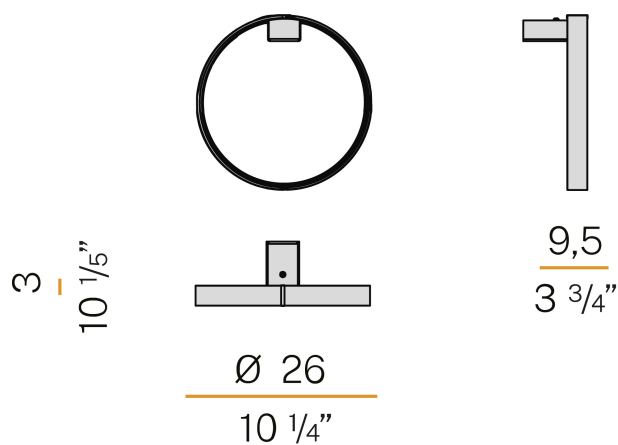

PANZERI

Zero Round

220-240V AC ON-OFF
A03301.025.0401

white

Data sheet

CODE	A03301.025.0401
SYSTEM POWER CONSUMPTION	13W
EFFICACY	61.23lm/W
LIGHT SOURCE	LED
LIGHT SOURCE LIFETIME	L70 (B50) 60.000h
COLOUR TEMPERATURE	3000K Ra>90
LIGHT DISTRIBUTION	diffused
POWER SUPPLY	220-240V AC
FREQUENCY	50/60Hz
ELECTRICAL CONFIGURATION	ON-OFF
DRIVER	integrated included
NOMINAL LUMINOUS FLUX	1024lm
LUMEN OUTPUT	796lm
EFFICIENCY	77.7%
WEIGHT	0,62 Kg
PROTECTION DEGREE	IP40
COLOUR TOLLERANCES	SDCM 3
PACKING DIMENSIONS (CM)	20,0 x 31,0 x 31,0

Wall lighting fixture for interiors, with direct and indirect light emission.
Pickled sheet metal wall bracket in polyacrylic paint.
Pickled sheet metal wall plate in polyacrylic paint.
Bended extruded aluminium structure in white, black, bronze, mat brass or titanium polyacrylic paint.
Extruded polycarbonate diffuser with opaline finish.

Technical drawing

Polar diagram